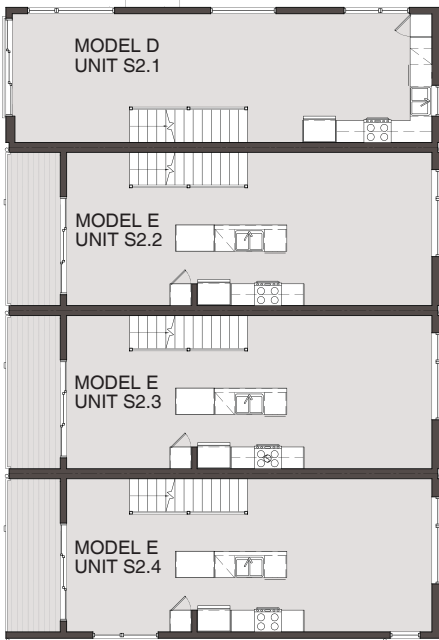

S. CHARLESTOWN ST

3807 / 3811 MLK JR. WAY
SEATTLE, WA 98108

NORTH BUILDING 2

NORTH BUILDING 1

MARTIN LUTHER KING JR. WAY S

SOUTH BUILDING 2

SOUTH BUILDING 1