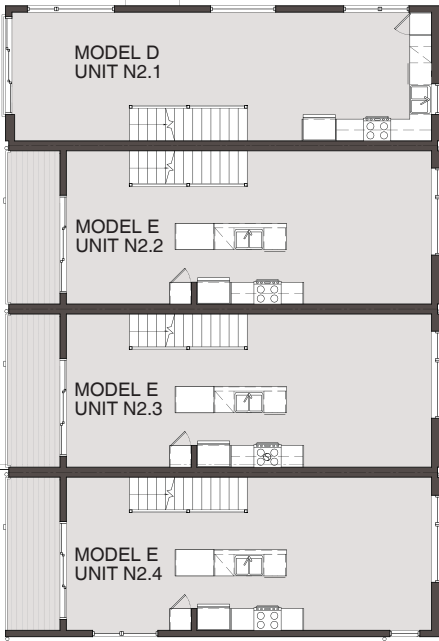

S. CHARLESTOWN ST

3807 / 3811 MLK JR. WAY
SEATTLE, WA 98108

NORTH BUILDING 2

NORTH BUILDING 1

MARTIN LUTHER KING JR. WAY S

SOUTH BUILDING 2

SOUTH BUILDING 1