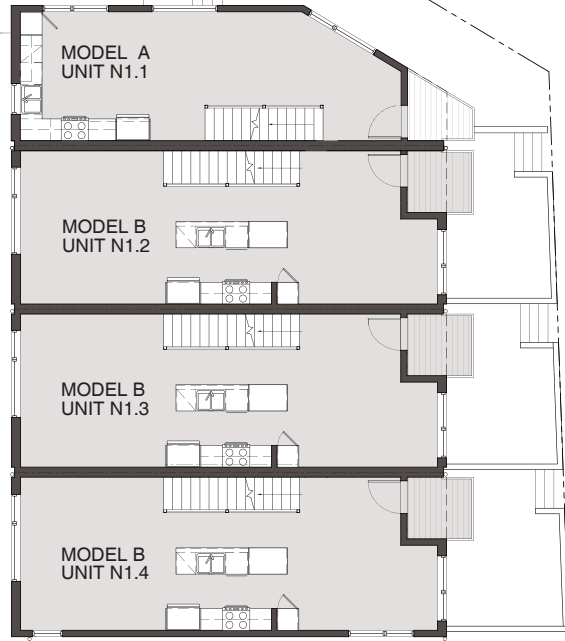

S. CHARLESTOWN ST

3807 / 3811 MLK JR. WAY
SEATTLE, WA 98108

NORTH BUILDING 2

NORTH BUILDING 1

MARTIN LUTHER KING JR. WAY S

SOUTH BUILDING 2

SOUTH BUILDING 1