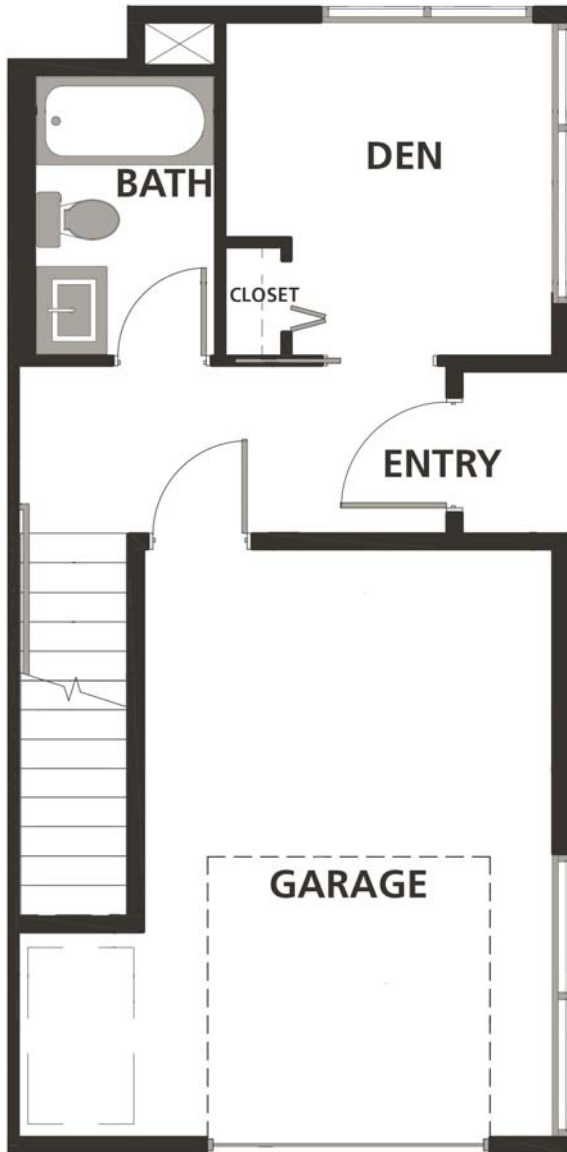

THE ALDER PLAN | HOME A
TWO BEDROOMS, TWO BATHROOMS
1,405 SQUARE FEET

AVANTSEATTLE.COM | 206.902.6380

Floorplans are artist's rendering. Square footage is approximate. Subject to change without notice.