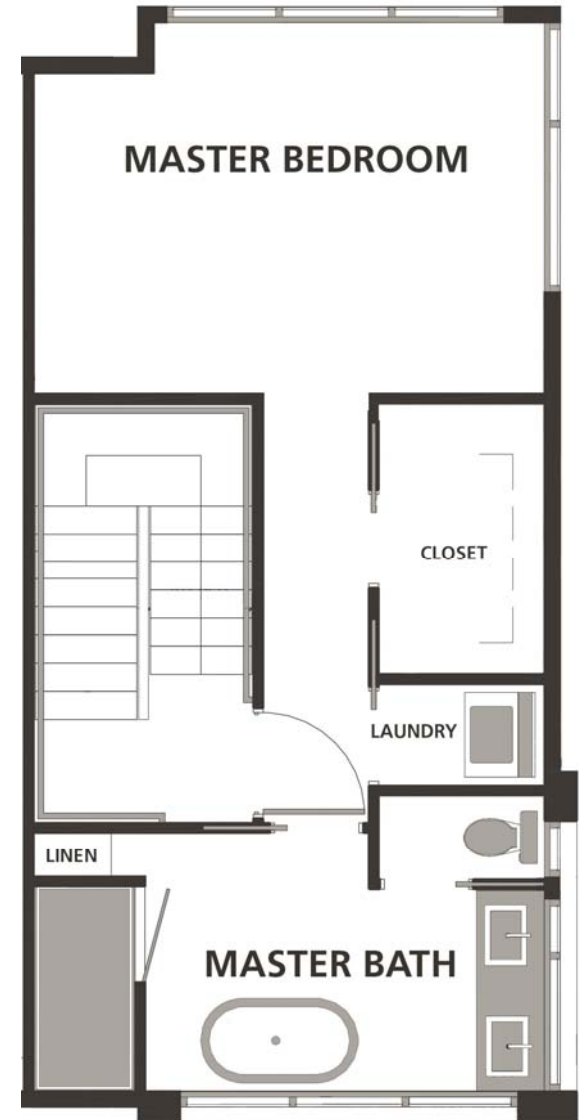

THE ALDER PLAN | HOME A
TWO BEDROOMS, TWO BATHROOMS
1,405 SQUARE FEET

AVANTSEATTLE.COM | 206.902.6380

Floorplans are artist's rendering. Square footage is approximate. Subject to change without notice.