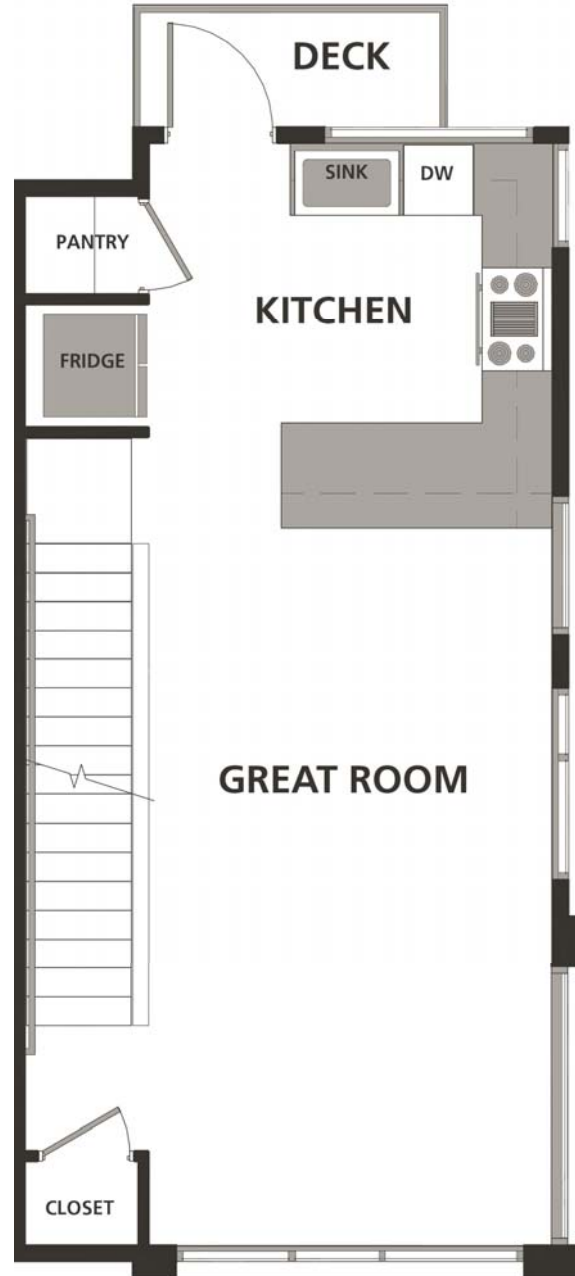

THE ALDER PLAN | HOME A
TWO BEDROOMS, TWO BATHROOMS
1,405 SQUARE FEET

AVANTSEATTLE.COM | 206.902.6380

Floorplans are artist's rendering. Square footage is approximate. Subject to change without notice.